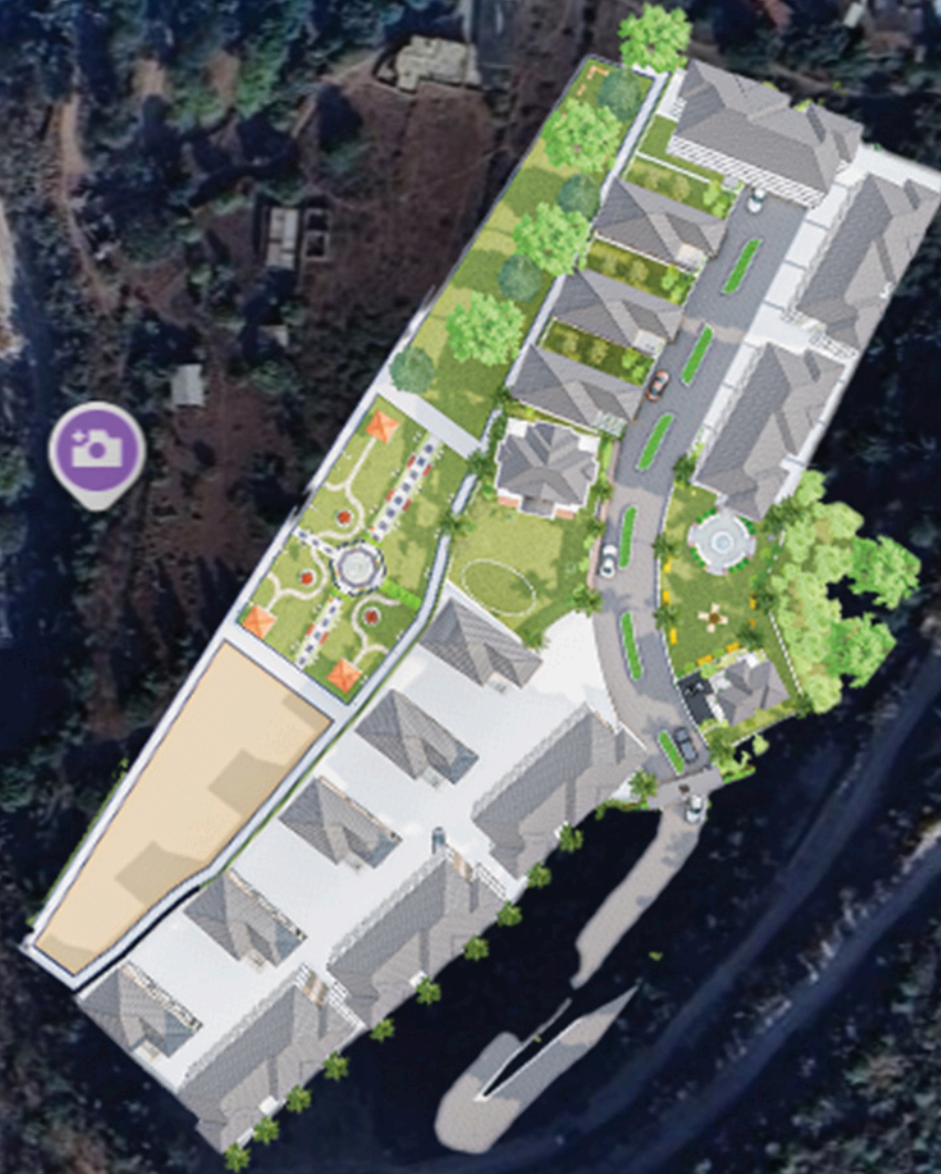

Located near Jim Corbett, Uttarakhand, surrounded by natural landscapes