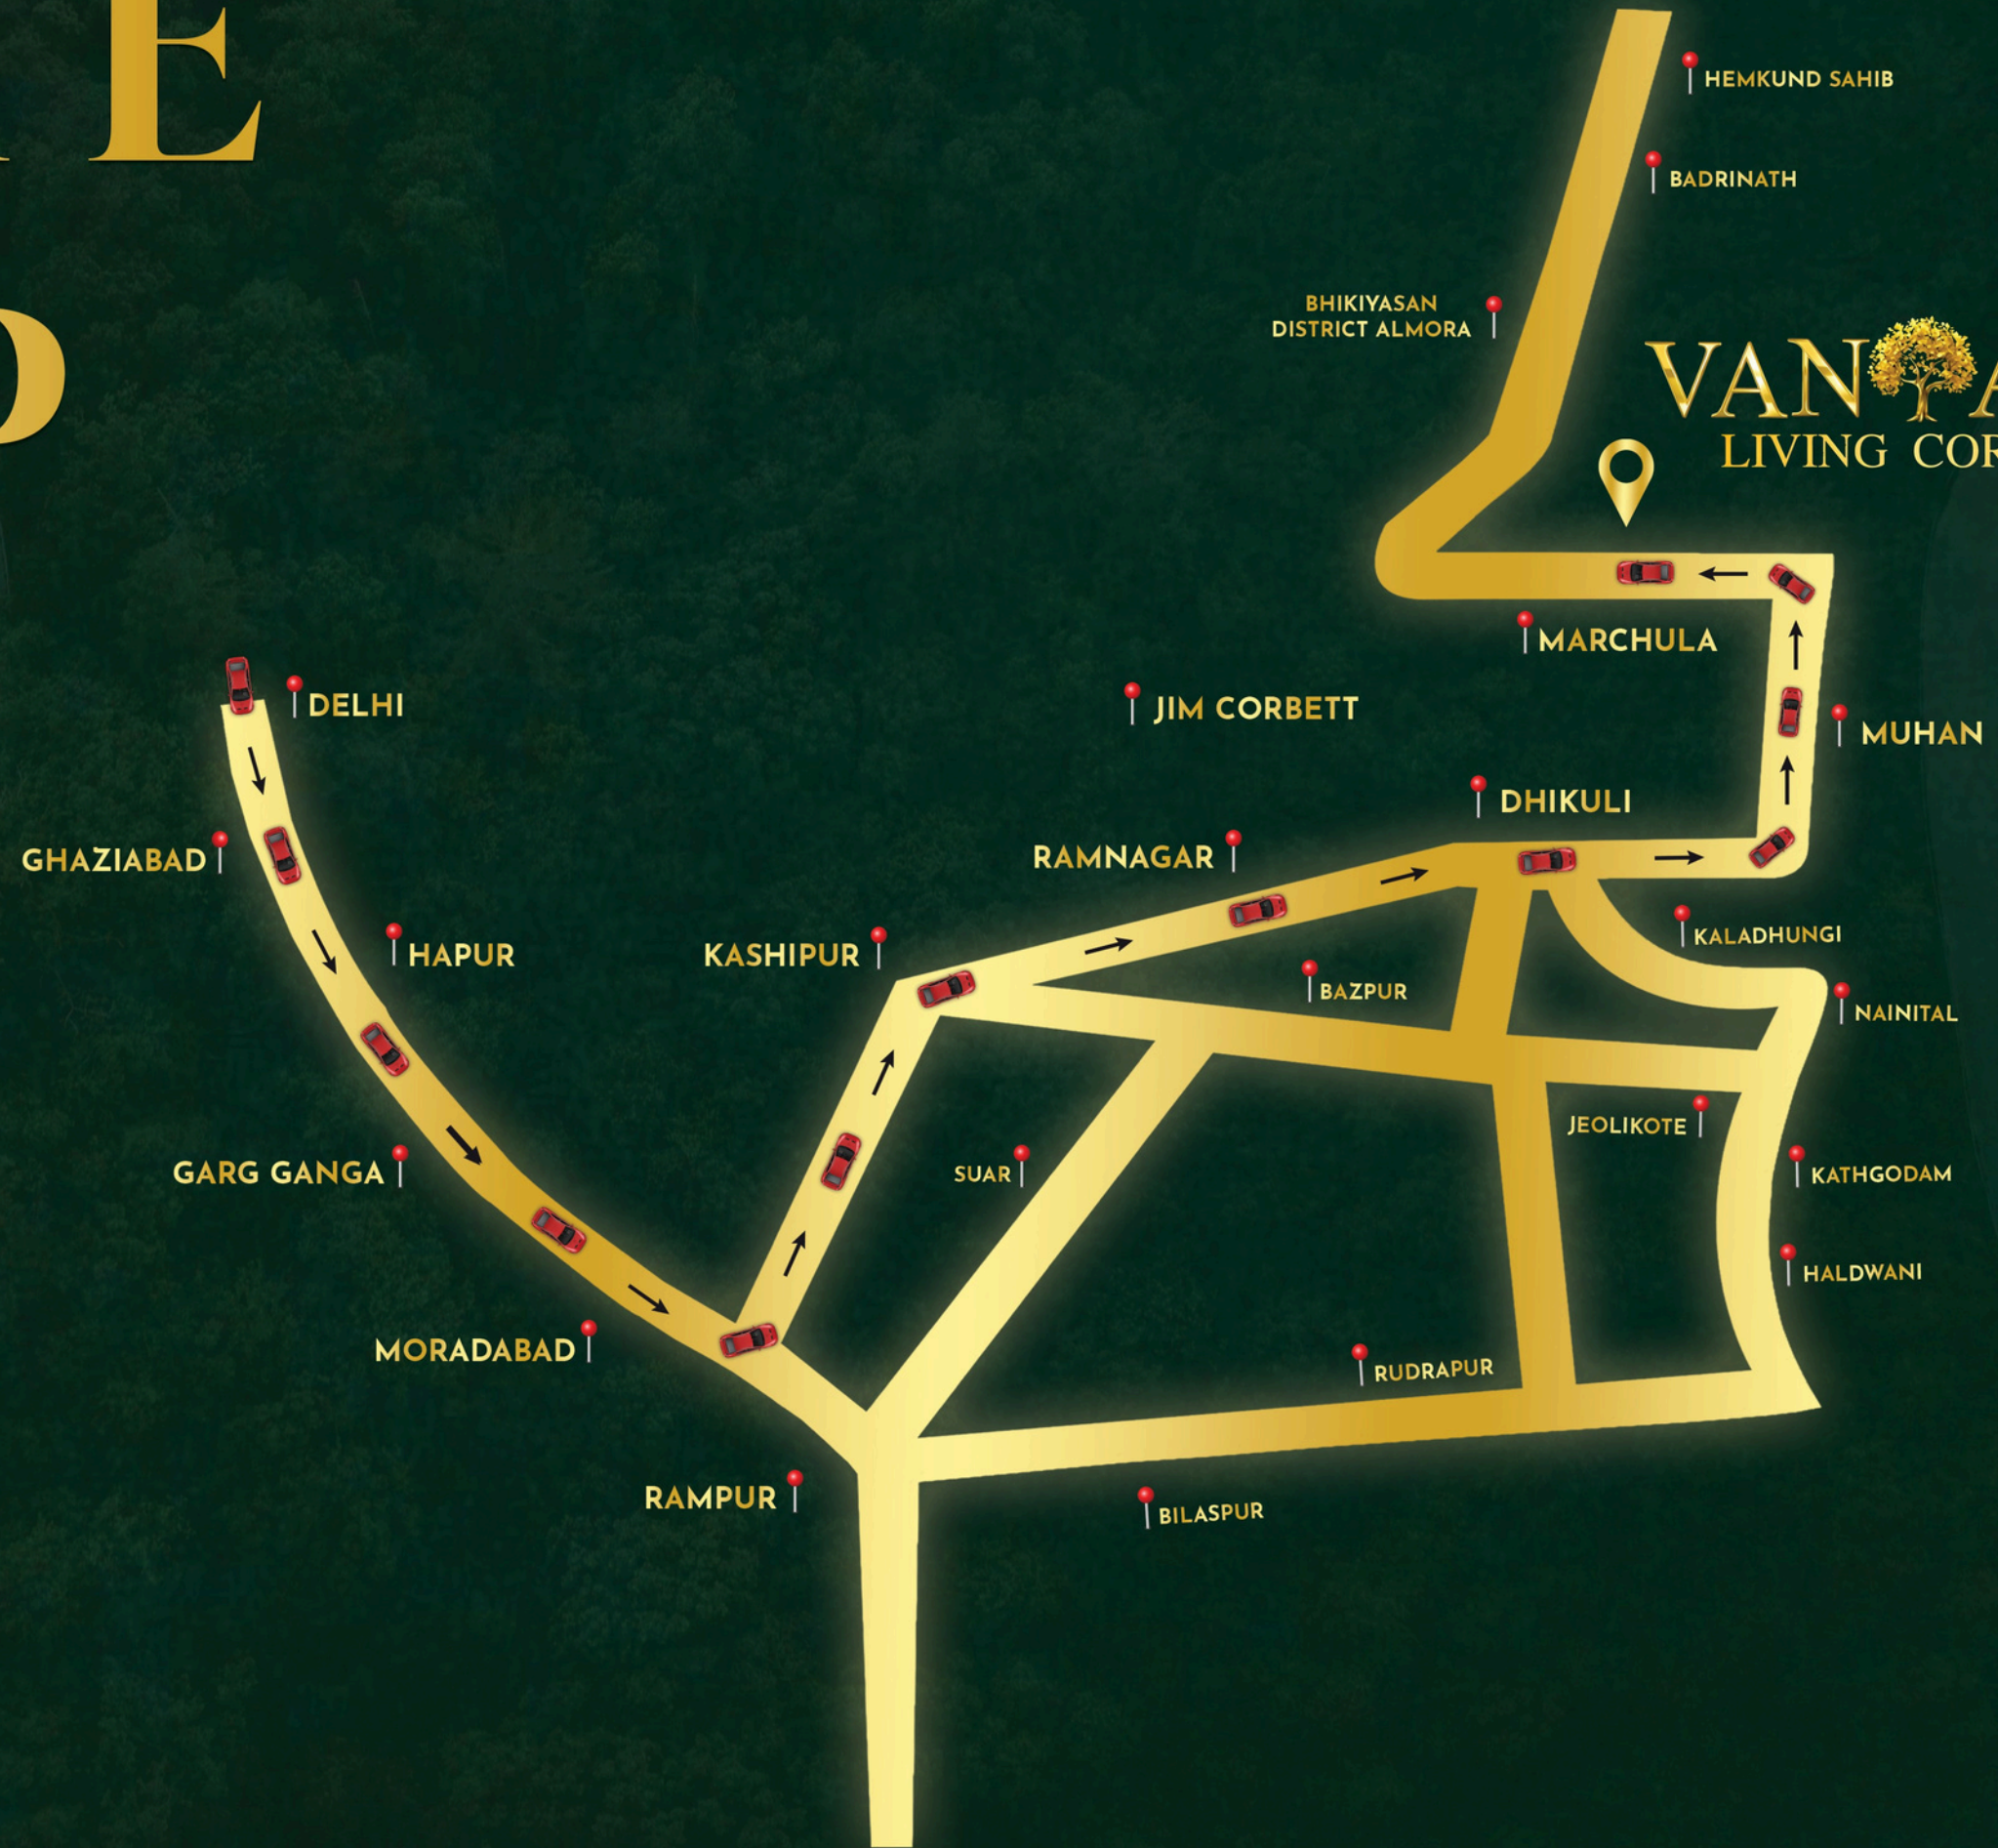

Crafted to offer unmatched privacy,  
ultimate comfort, and breathtaking scenic views

Restaurant

VANARA<sup>TM</sup>  
LIVING CORBETT

Kids' Play Area

Meditation Hall

Celebration & Event Spaces

Girija Mata Mandir

Ramganga River

Crocodile Viewpoint

Jim Corbett National Park Jungle Safari

PARK

Experience everyday living close to forests and open skies

3D RENDER

# ROUTE MAP